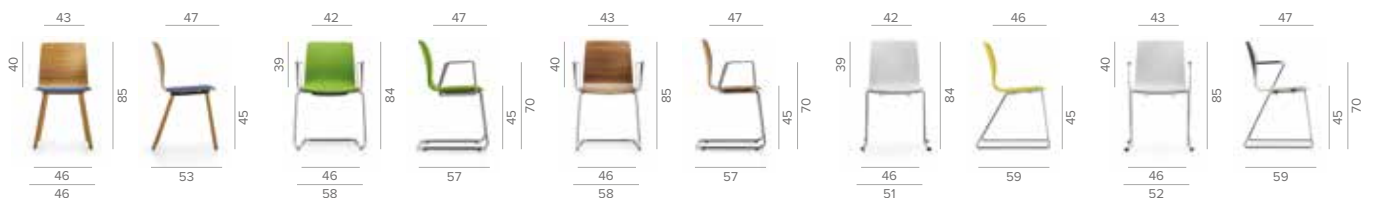

*nur für stapelbare Freischwinger | only for stackable cantilever chairs

 U S SR	 U S SRV	 U S SR	 U S SRV	 U S SR
Buche, Eiche, Nussbaum Beech, Oak, Walnut CPL schwarz/weiß CPL black/white	Graphitschwarz, Eisengrau, Verkehrsweiß, Silber, Rot, Blau, Gelb, Grün Graphite black, Iron grey, Traffic white, Silver, Red, Blue, Yellow, Green	Buche, Eiche, Nussbaum Beech, Oak, Walnut CPL schwarz/weiß CPL black/white	Graphitschwarz, Eisengrau, Verkehrsweiß, Silber, Rot, Blau, Gelb, Grün Graphite black, Iron grey, Traffic white, Silver, Red, Blue, Yellow, Green	Buche, Eiche, Nussbaum Beech, Oak, Walnut CPL schwarz/weiß CPL black/white
-	Aluminium schwarz oder poliert Black or polished aluminium	Aluminium schwarz oder poliert Black or polished aluminium	Stahl schwarz oder verchromt Steel black or chromed	Stahl schwarz oder verchromt Steel black or chromed
Buche, Eiche, Nussbaum Beech, Oak, Walnut	Schwarz oder verchromt* Black or chromed*	Schwarz oder verchromt* Black or chromed*	Schwarz oder verchromt Black or chromed	Schwarz oder verchromt Black or chromed
-	-	-	Reihenverbinder, Paniksicherung Row connector, Non-tipping safety device	Reihenverbinder, Paniksicherung Row connector, Non-tipping safety device

*Standard für stapelbare Freischwinger | Standard for stackable cantilever chairs